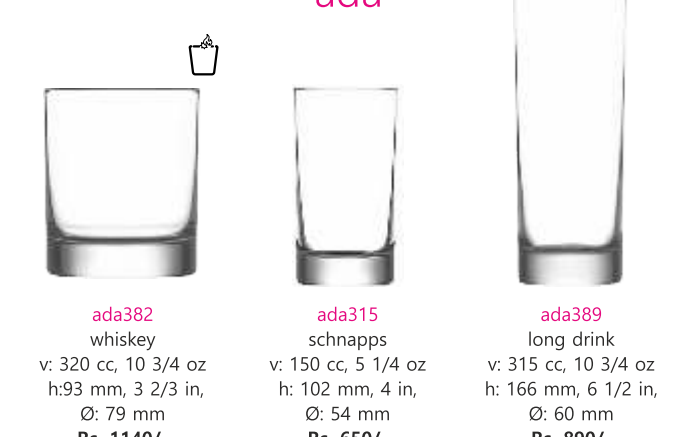

New Launch

All Purpose Transparent Rainbow

All Purpose Transparent Pastels

Stemware

venue

lal

Stemware

empire

ella

Stemware misket

empire

ella

lal

adora

sude

liberty

odin

tokyo

vera

nectar

Whiskey

Shot Glass

gaia

galata

Share the Fun
PARTY MOOD
With LAV
Enjoy Every Moment

LAV

aras

roma

ada

terra

fiesta

beer

bodega

tuana

arya

Cup & Saucers

roma S19 (12 pc. set)

derine S2 (12 pc. set)

eva S1 (12 pc. set)

Bowls

vira