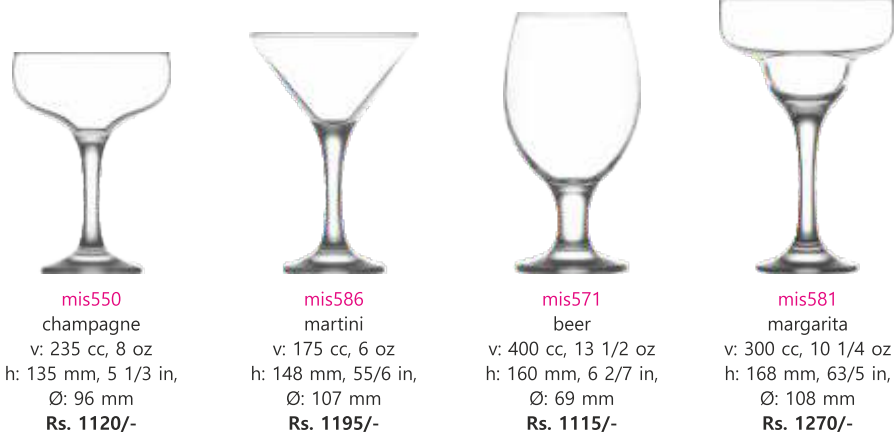

Stemware misket