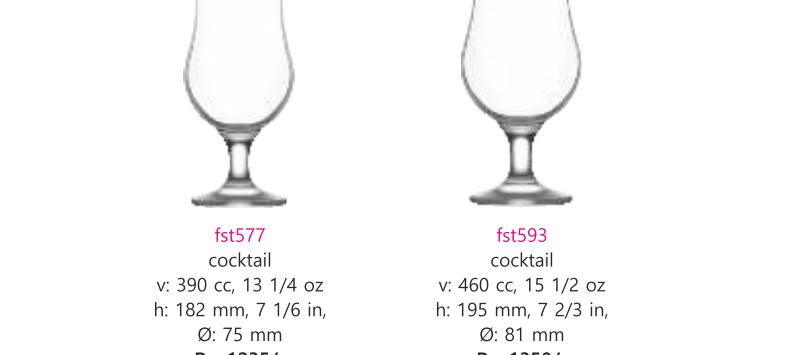

fiesta

fis77 cocktail
v: 390 cc, 13 1/4 oz
h: 182 mm, 7 1/6 in.
Ø: 75 mm
Rs. 1235/-

fis93 cocktail
v: 460 cc, 15 1/2 oz
h: 195 mm, 7 2/3 in.
Ø: 81 mm
Rs. 1350/-