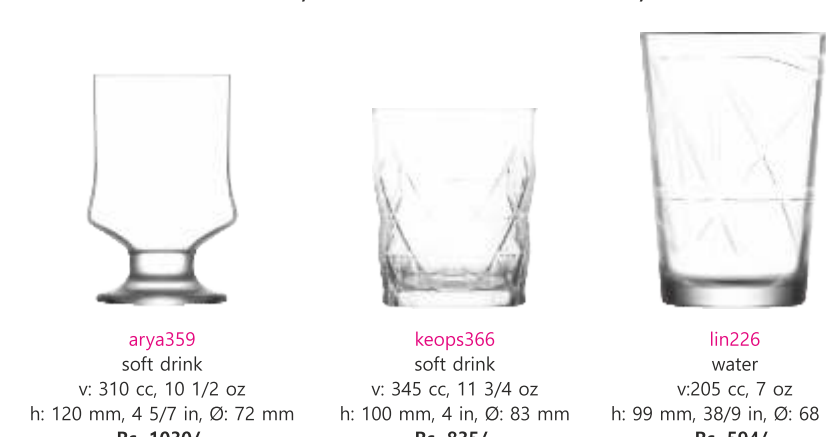

arya

aya395 soft drink
v: 310 cc, 10 1/2 oz
h: 120 mm, 4 5/7 in.
Ø: 72 mm
Rs. 1030/-

keops366 soft drink
v: 345 cc, 11 3/4 oz
h: 100 mm, 4 in.
Ø: 83 mm
Rs. 835/-

lro206 water
v: 205 cc, 7 oz
h: 99 mm, 3 8/9 in.
Ø: 68 mm
Rs. 594/-