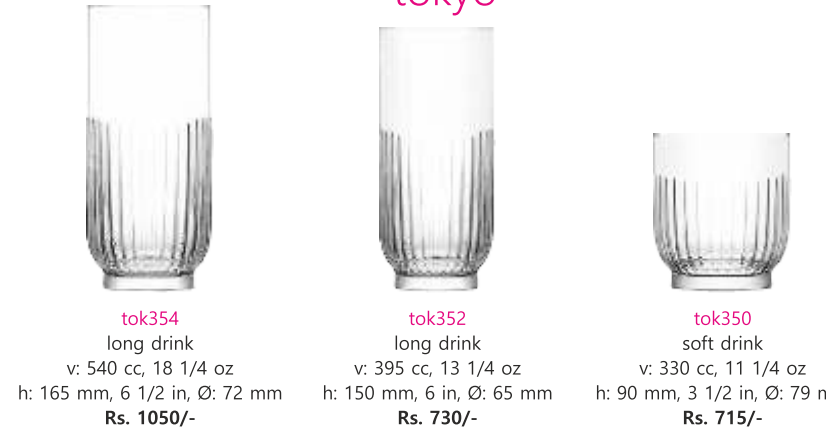

tokyo

toa304 long drink
v: 540 cc, 18 1/4 oz
h: 165 mm, 6 1/2 in.
Ø: 72 mm
Rs. 1090/-

toa302 long drink
v: 395 cc, 13 1/4 oz
h: 150 mm, 6 in.
Ø: 65 mm
Rs. 730/-

toa300 soft drink
v: 330 cc, 11 1/4 oz
h: 90 mm, 3 1/2 in.
Ø: 79 mm
Rs. 715/-