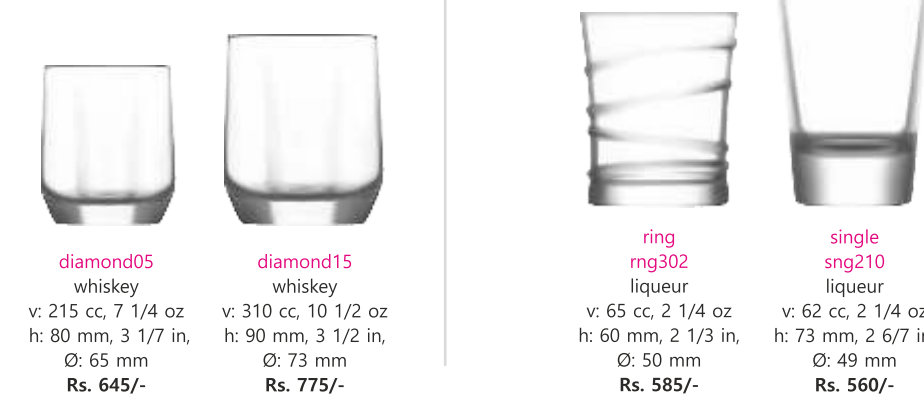

New Launch

All Purpose Transparent Rainbow

All Purpose Transparent Pastels

Stemware

venue

lal

Stemware

empire

ella

Stemware misket

empire

ella

lal

adora

sude

liberty

odin

tokyo

vera

nectar

Whiskey

Shot Glass

gaia

galata

Share the Fun
PARTY MOOD
With LAV
Enjoy Every Moment

LAV

aras

roma

ada

terra

fiesta

beer

bodega

tuana

arya

Cup & Saucers

roma S19 (12 pc. set)

derine S2 (12 pc. set)

eva S1 (12 pc. set)

Bowls

vira