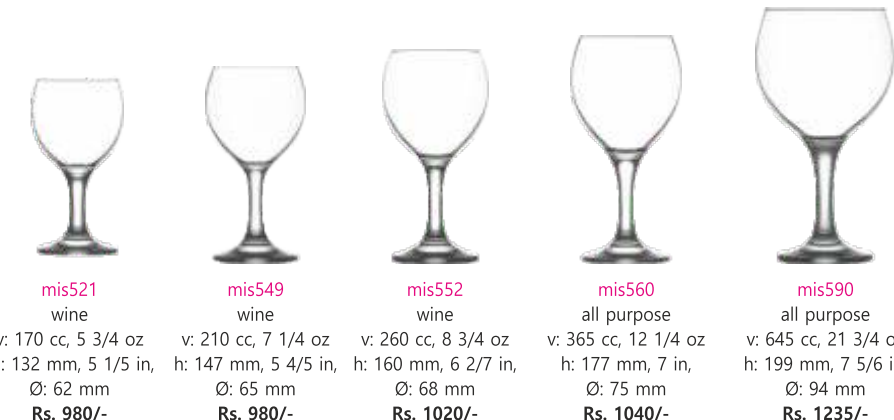

Stemware misket