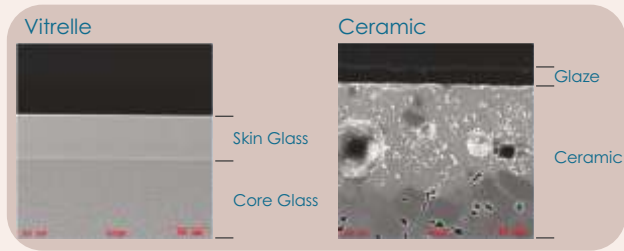

THE ORIGINAL BREAK & CHIP RESISTANT DINNERWARE

Ultra-durable, ultra-light Corelle dinnerware made its pioneering debut in the kitchen in the early 1970s. For more than four decades, inspired cooks have been using it to make a statement about how much they care about the people they serve.

Revolutionary Material – VITRELLE

Corelle's durability is due to its unique sandwich construction which bonds three layers of special glass materials. The bonding results in glass dinnerware that is far stronger than other competing brands with single glass composition.

Vitrelle glass has zero pores! Dinnerware stays clean and white like new after years of usage.

Break & Chip Resistant

Microwave Safe

Oven Safe

Easy to Clean

Dishwasher Safe

Versatile

Stackable

Lightweight

Consumer Safe

From a cosy Candle-lit Table to an energising Sunday Brunch

Blooming Pink

CORELLE
Dinner sets are for
Every Family Size

Dinner Set

9 Pcs Set

10 Pcs Set

12 Pcs Set

14 Pcs Set

21 Pcs Set

30 Pcs Set

57 Pcs Set

Classic Assortments

4 x Dinner Plate, 4 x Katori, 1 x Curry Bowl

4 x Dinner Plate, 4 x Katori, 1 x Curry Bowl+ 1 Lid

6 x Dinner Plate, 6 x Katori

6 x Dinner Plate, 6 x Katori, 2 x Curry Bowl

6 x Dinner Plate, 6 x Small Plate, 6 x VDB (Veg./ Dessert Bowl), 1 x Curry Bowl, 1 x Serving Bowl, 1 x OSP (Oval Serving Platter)

6 x Dinner Plate, 6 x Small Plate, 6 x VDB (Veg./ Dessert Bowl), 6 x Katori, 2 x Serving Bowl, 1 x Curry Bowl, 2 x Lid for Serving Bowl, 1 x OSP (Oval Serving Platter)

12 x Dinner Plate, 12 x Small Plate, 12 x VDB (Veg./ Dessert Bowl), 12 x Katori, 2 x Curry Bowl, 2 x Lid for Curry Bowl, 2 x Serving Bowl, 2 x Lid for Serving Bowl, 1 x OSP (Oval Serving Platter)